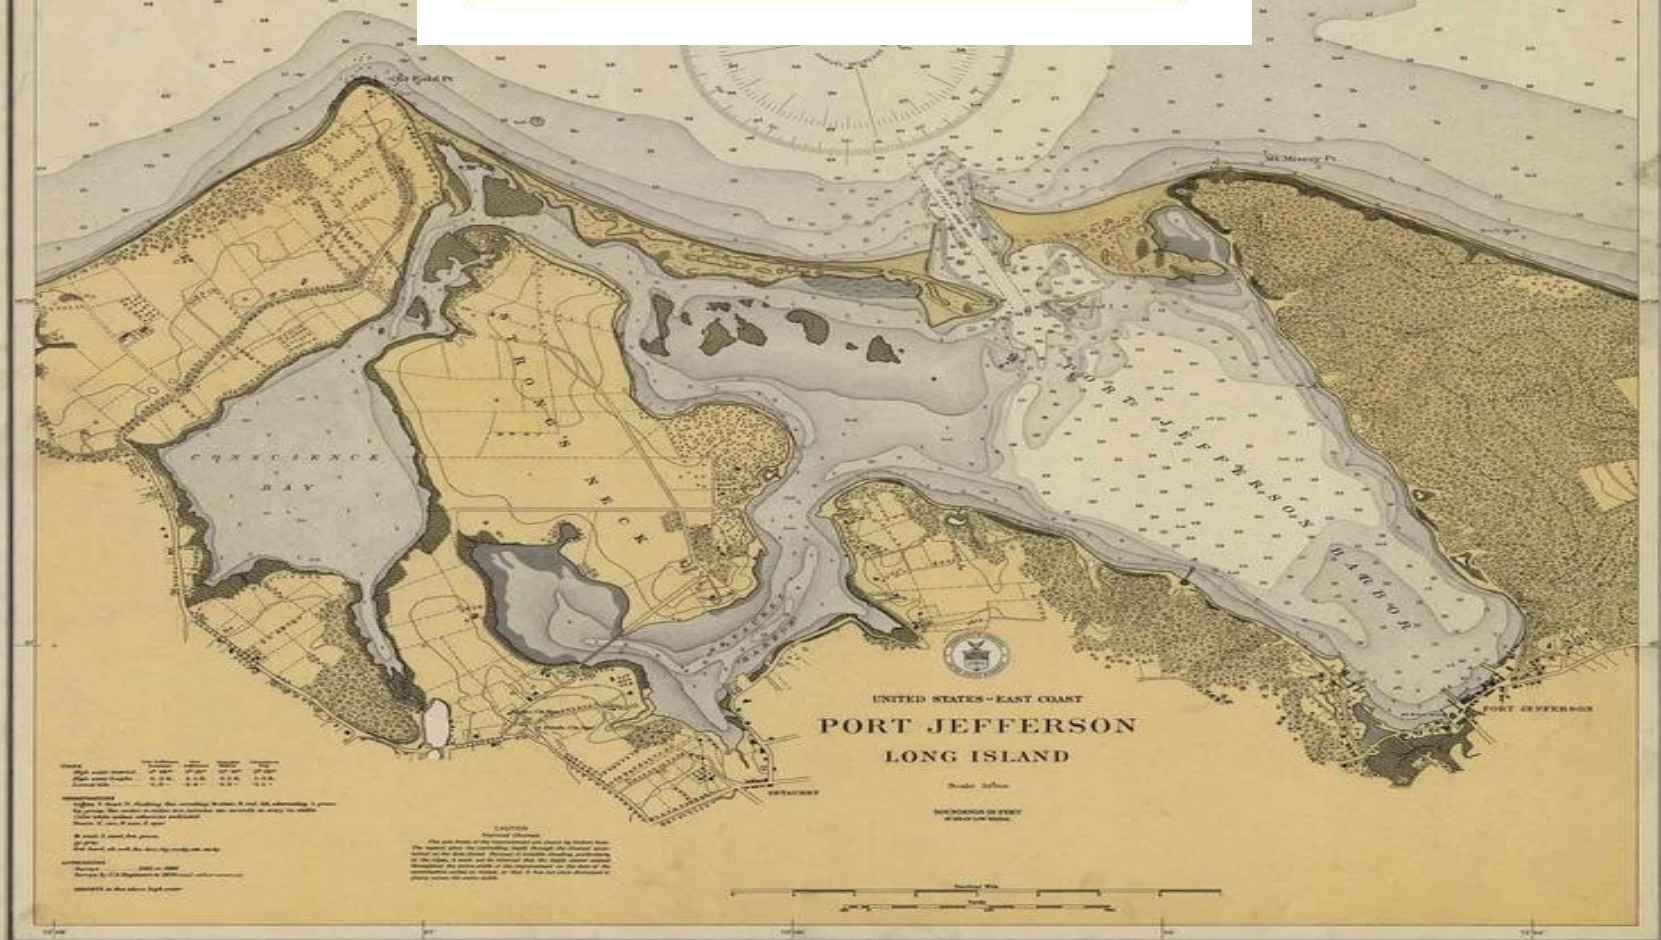

THE WATERVIEW

AT PORT JEFFERSON COUNTRY CLUB

A DANFORDS COLLECTION

Color	Meaning
Blue	Water
Green	Shoals
Yellow	Shoals
Red	Shoals
Black	Shoals
White	Shoals